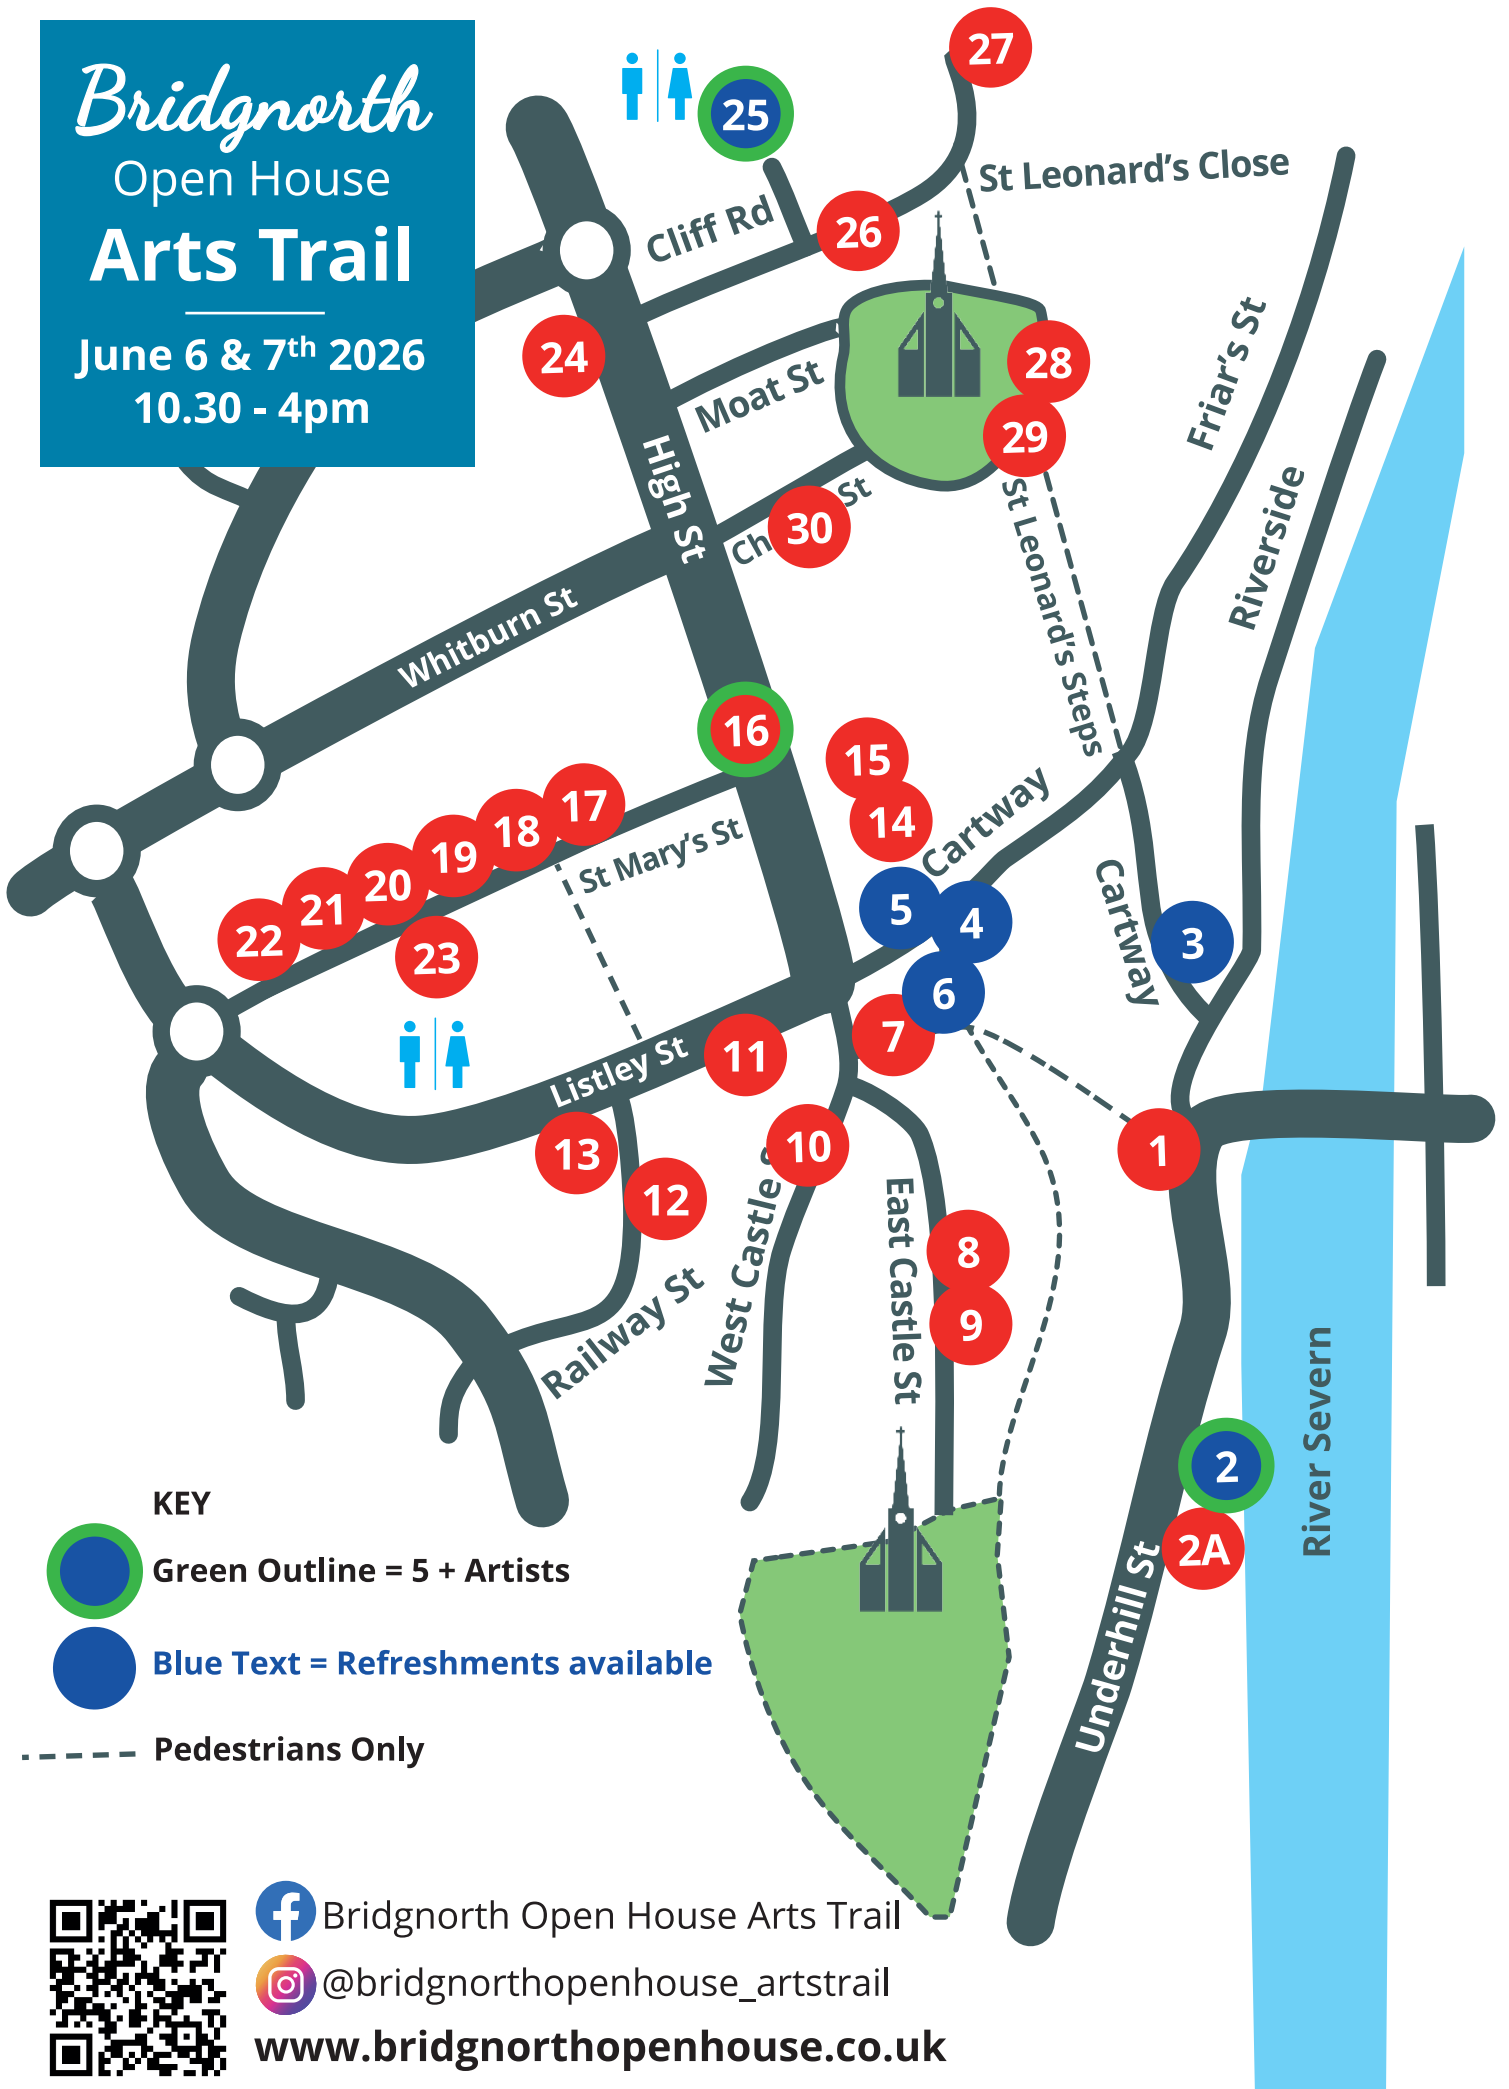

1. **STONEWAY GALLERY** 5 Underhill St  
Wendy Brooks | Paul Hopkins
2. **SEVERN HOUSE** Underhill St  
(behind Regency Dental Practice)  
Karen Braden | Nina Finch | Caris Jackson  
Phil Langstaff | Rowan Williams
- 2A. **LASYARD HOUSE** Underhill St  
Jill Bagnall | Jo Bramall
3. **BISHOP PERCY'S HOUSE** Cartway  
Lee Bagley-Bramwell | Sam Pierce  
Mandy Ferriday
4. **VIOLETS TEA ROOM** Waterloo House, Cartway  
Danielle Flowers
5. **GIOVANNI'S** 97 Cartway  
Malcolm Morris
6. **THE WINDING HOUSE CAFE** 6 Castle Terrace  
Donna Bruton
7. **GALLERY 15 FINE ARTS & CRAFTS** 15 Bank St  
Terry Baker | Yvette Hickman  
Gill Howard | Sally Scruton
8. **THE BALL** East Castle Street  
Tim Bingham
9. **19 EAST CASTLE STREET**  
Sophie Francis | Alan Murphy  
Fiona Jackson | Julie McMahon
10. **TOADSTOOLS** West Castle Street  
Sara Piper Heap
11. **WILDHEART** 3 Listley Street  
Amanda Godden
12. **41 RAILWAY STREET**  
Jacky Fellows | Nick Hazzard
13. **THE LIBRARY** Listley Street  
The Bridgnorth and District Arts Society  
Josephine Baker
14. **49 HIGH STREET** (alleyway next to Parker Taylor)  
Mike Ashton | Kirsty Thomas
15. **THE COURT** 48 High Street  
Nataliya Hodson | Linda Kemshall  
Laura Kemshall | Angie Tuer

## KEY

**Green Box = 5 + Artists at this location**

**Blue Text = Refreshments available**

# Bridgnorth Open House Arts Trail

June 6 & 7<sup>th</sup> 2026  
10.30 - 4pm

**KEY**

Green Outline = 5 + Artists

Blue Text = Refreshments available

--- Pedestrians Only

Bridgnorth Open House Arts Trail

@bridgnorthopenhouse\_artstrail